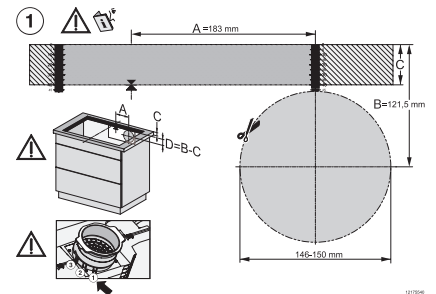

KMDA7272FL/FR, KMDA7473FL/FR – Installation variant 13 Circulating air – drawing

KMDA7272FL/FR, KMDA7473FL/FR – Installation variant 14 Circulating air – drawing

KMDA7272FL, KMDA7473FL – flush installation, drilling template, Installation depth 20 cm, Installation drawing