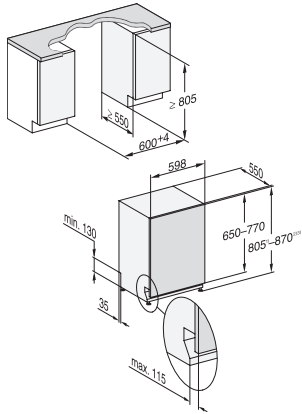

G 7180 SCVi AutoDos
Fullintegrerte oppvaskmaskiner
med automatisk dosering takket være AutoDos med integrert PowerDisk.

G7000, fully integrated dishwasher, 60cm (installation drawing)