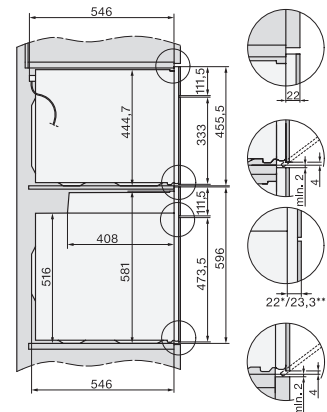

Nisjebredde maksimal i mm

Nisjehøyde minimal i mm

Nisjehøyde maksimal i mm

Nisjedybde i mm

Produktbredde i mm

Produktthøyde i mm

Produkttybde i mm

Produkttybde med åpnet dør i cm

built-in H7000 XL, installation drawing

H226x-1B/BP/E/EP/I/IP, H2x6xB/BP, H7x6xB/BP/BPX, installation drawings

DG7x40, DGC7x4x, DGC7x6x, DG7635, DGM7x4x, DO7, H2860B/BP, H7240BM, H7x40BM, H7x4xB/BP, H7x6xB/BP, installation drawings

H226x-1B/BP/E/EP/I/IP, H2760B/BP, H28x0B/BP, H7x40BM/BMX, H7x6xB/BP/BPX, installation drawings

side view H7000 XL build-under, installation drawing

H2xxx-1 B/BP/E/I/IP, H7xxx B/BP/BM/BMX, installation drawings