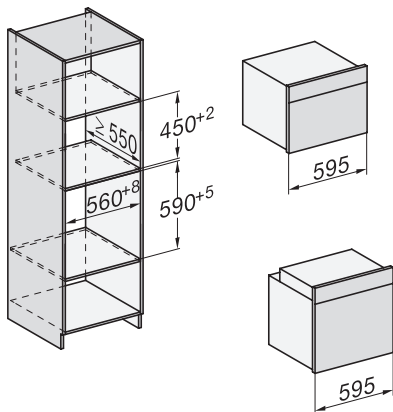

H226x-1B/BP/E/EP/I/IP, H2760B/BP, H28x0B/BP, H7x40BM/BMX, H7x6xB/BP/BPX, installation drawings