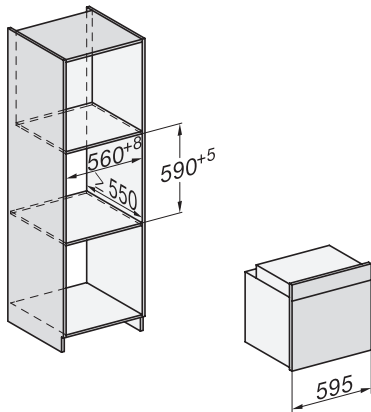

H 7262 BP
Stekeovn
med klartekstdisplay, steketermometer og pyrolyse

installation H7000 XL, installation drawing

installation H7000 XL, installation drawing, GB, AU

side view H7000 XL, installation drawings