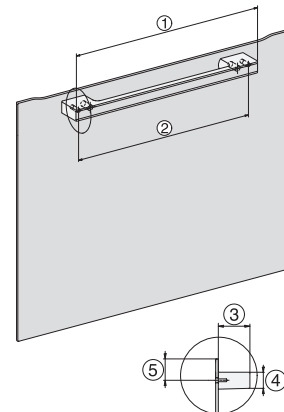

DG7x40, DGC7x4x, DGC7x6x, DG7635, DGM7x4x, DO7, H2860B/BP, H7240BM, H7x40BM, H7x4xB/BP, H7x6xB/BP, installation drawings