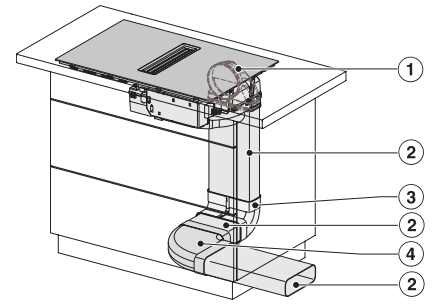

KMDA 7473 FL-U Silence
Induksjonstopp med integrert ventilator
med Silence-motor og 2 Flex-områder for omluftstrift